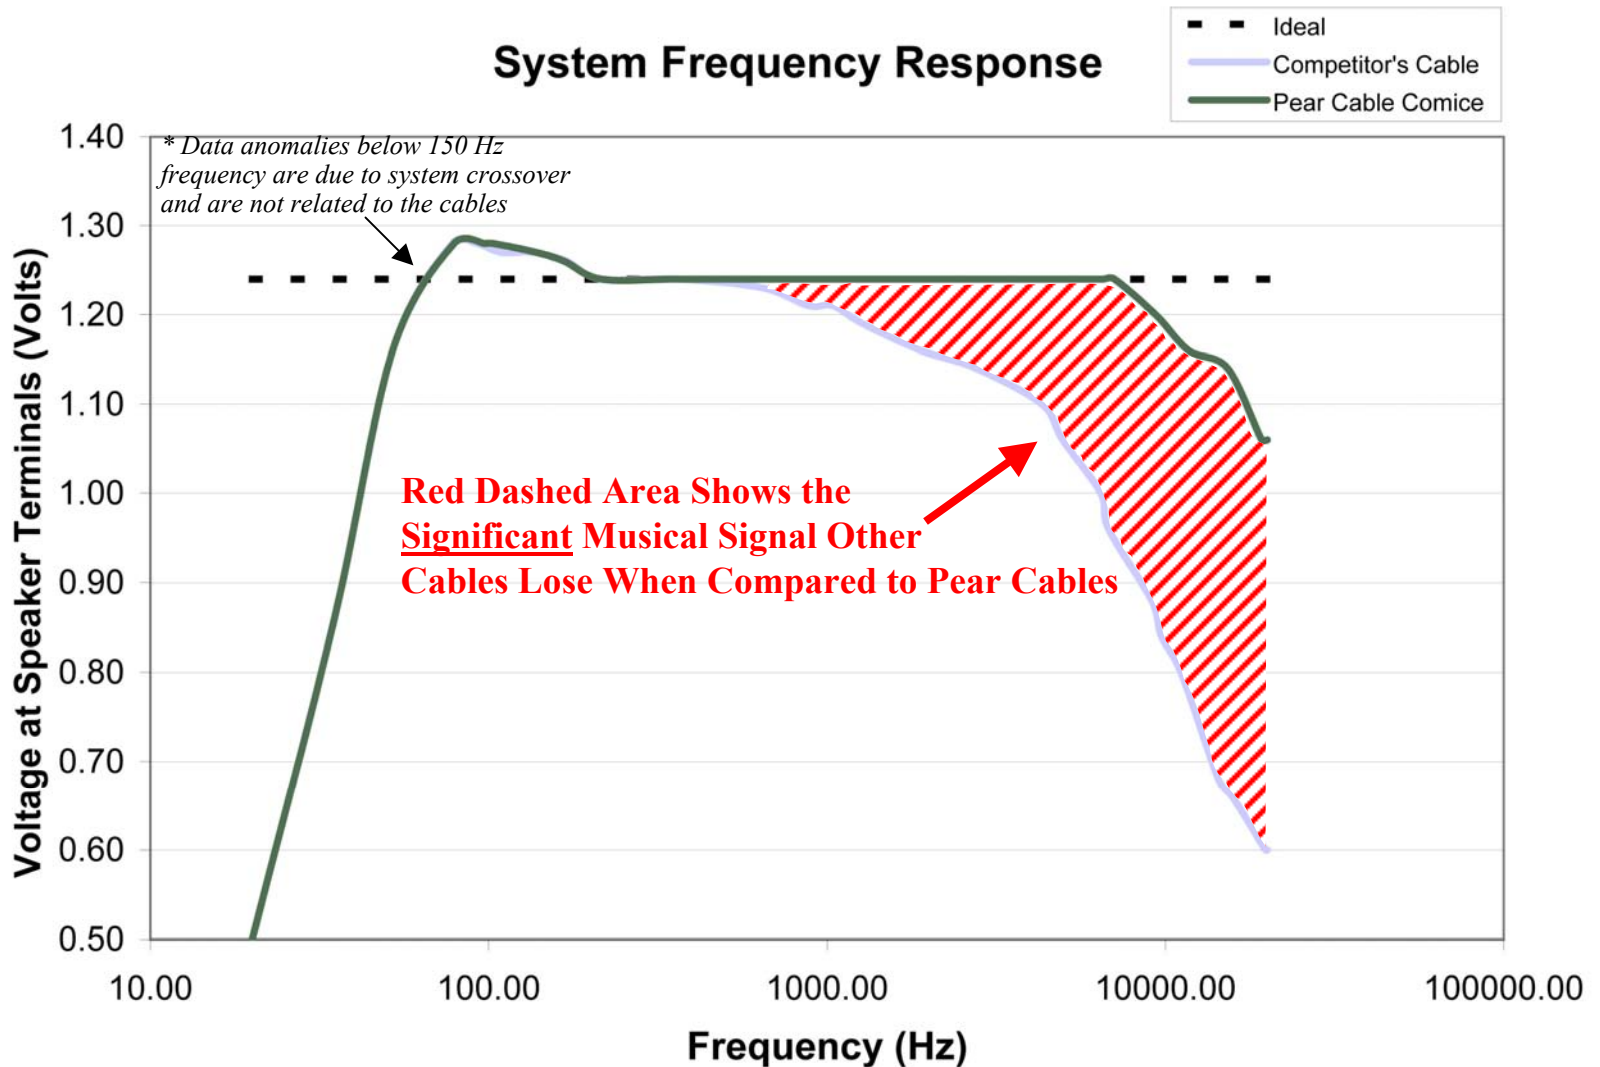

Cables Affect Sound Quality

Electrical Measurements of 2 Systems, Identical Except for the Cables, Show the Improvement That Pear Cables Can Make in Sound Quality

Systems are identical except for cables. Each cable path consists of a 5 meter pair of interconnects and 14 feet of speaker cable.